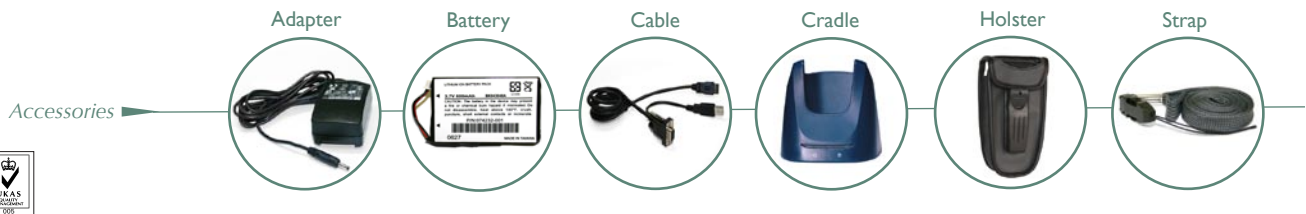

System

CPU	STUPSD3354DV
OS	Proprietary in C Language
Memory	Flash ROM: 512KB
Keypad	18 keys, including 1 scan trigger
Display	128 x 64 pixels
Real Time Clock	System date and time

Power Management

Main Battery	One rechargeable Li-Ion battery pack @ 3.7V, 730mAh
Battery Charging	From fully discharged to fully charged in about 8 hours via cradle or cable
Operation Time	Up to 8 hours

Scanner and Symbologies

Scanner	CCD Scan Engine	
Skew Angle	±25° @ 15.6 mil (0.39mm)	
Pitch Angle	±55° @ 15.6 mil (0.39mm)	
Rotation Angle	±25° @ 15.6 mil (0.39mm)	
Reading Distance	5mil - Code39	60mm ~ 100mm
Depth of Field (PCS = 90%)	6mil - Code39	60mm ~ 130mm
	15.6mil - Code 39	60mm ~ 190mm
Symbologies	China Postal Code, Codabar, Code 11, Code 32, Code 39, Code 93, Code 128, IATA 2 of 5, Industrial 2 of 5, Interleaved 2 of 5, Matrix 2 of 5, MSI, Telepen, UK Plessey Code, UPC/EAN	

Communication

Bluetooth	Compliant with Class 1 up to 10 Meters
Cable	RS232 and USB 1.1 Y-cable
Cradle	RS232 port for point-to-point communication Modem interface to telephone line

Physical and Environmental

Drop Test	1.2 Meter to concrete floor
Dimensions	123mm x 55mm x 25mm
Weight	150g
Temperature	Operation: 0°C ~ 50°C Storage: -20°C ~ 70°C
IP Rating	42
Humidity	20%~85% RH, non-condensing
Regulatory	CE, FCC, BSMI, VCCI

Software Programming Tools

Unitech HT580 EasyJob
MultiEJ Communication Utility

Optional Models

HT580 Batch
HT580 BT (Bluetooth)

Unitech America

Los Angeles, Houston, Guadalajara
<http://www.ute.com> e-mail: inquiry@ute.com
<http://latin.unitech-adc.com> e-mail: info@latin.unitech-adc.com

Unitech APAC

Taipei
<http://www.unitech-adc.com> e-mail: aidcsales@adc.unitech.com.tw

Unitech Japan

Tokyo
<http://www.unitech-japan.co.jp> e-mail: sales@unitech-japan.co.jp

Unitech Europe

Tilburg / NL
<http://www.unitech-europe.com> e-mail: sales@unitech-europe.com

Unitech Greater China

Beijing, Suzhou, Shanghai, NingPo, Guang Zhou, Xiamen
<http://www.ute.com.cn> <http://www.ute.cn> e-mail: unitech@ute.com.cn
Taipei <http://adc-utt.unitech.com.tw> e-mail: barcode@unitech.com.tw

Head Office

Taipei
<http://www.unitech-adc.com> e-mail: marketing@adc.unitech.com.tw